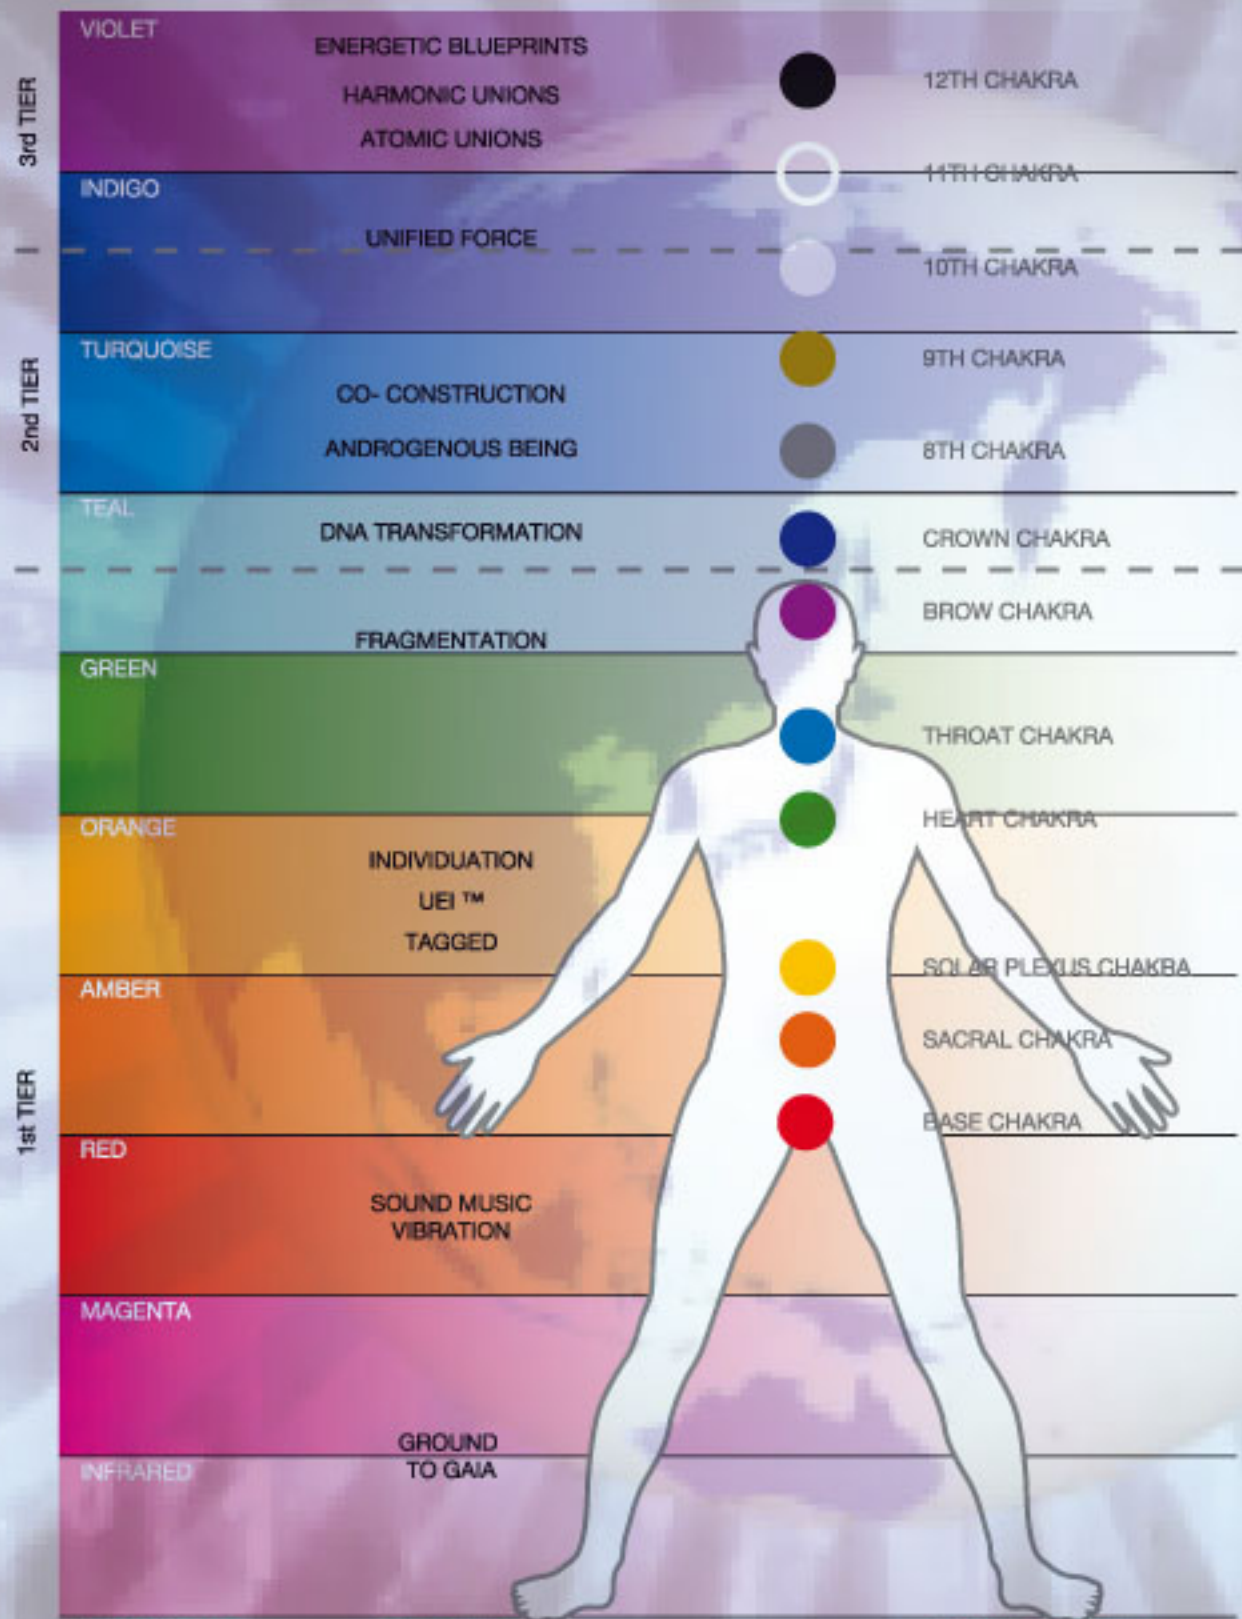

# THE NEW HUMAN™

KEN WILBUR  
ALTITUDE MAP

ENERGETIC  
LIVING™

CHAKRA SYSTEM

[www.energeticliving.com.au](http://www.energeticliving.com.au)

©2008